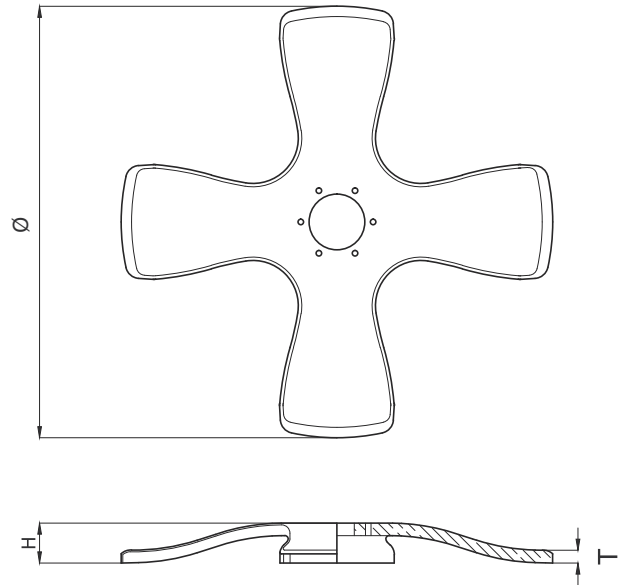

## Product information

Wooden bases with four legs in different wooden surfaces.

**Name**  
4-Star base

Ø[mm]	Height [mm]	Product code
550	52	441 446
620	57	440 463

## Specifications

- Material/surface: veneer, any kind of wood on request
- Center hole pattern Ø80,0mm, 6pcs 80mm @ Ø 104,0mm