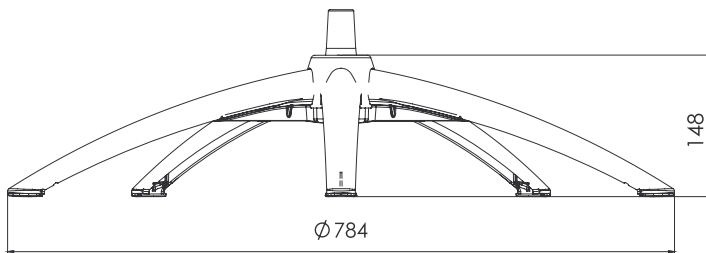

SuperNova B