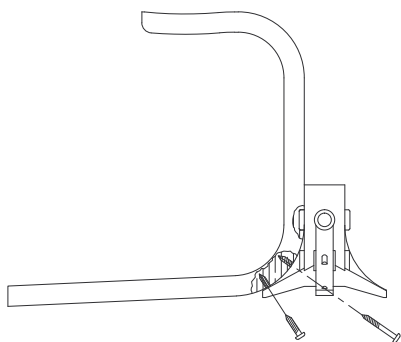

Inspiration & Assembling

Assembling instructions

- Center to be assembled to footblades by 4pcs wooden screws 5.0*25 and 4pcs 4.5*40/50mm

Product information

Center piece for chair footstool for four bended veneer footblades.

Name	Product code
Tetra	321 000

Specifications

- Footstool center for 4pcs bended veneer footblades
- Material: composite
- Color: black
- Screws: included
- Patented
- No visible screws
- Drawing for bended veneer footblades available