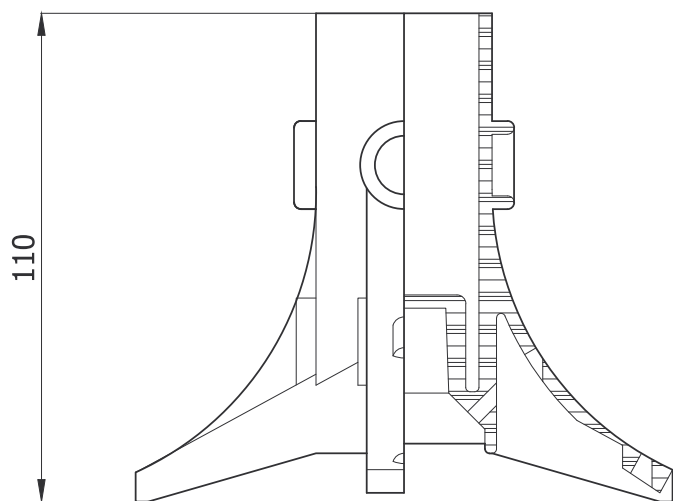

# Tetra footstool

## Assembling instructions

- Center to be assembled to footblades by 4pcs wooden screws 5.0\*25 and 4pcs 4.5\*40/50mm

## Product information

Center piece for chair footstool for four bended veneer footblades.

Name	Product code
Tetra	321 000