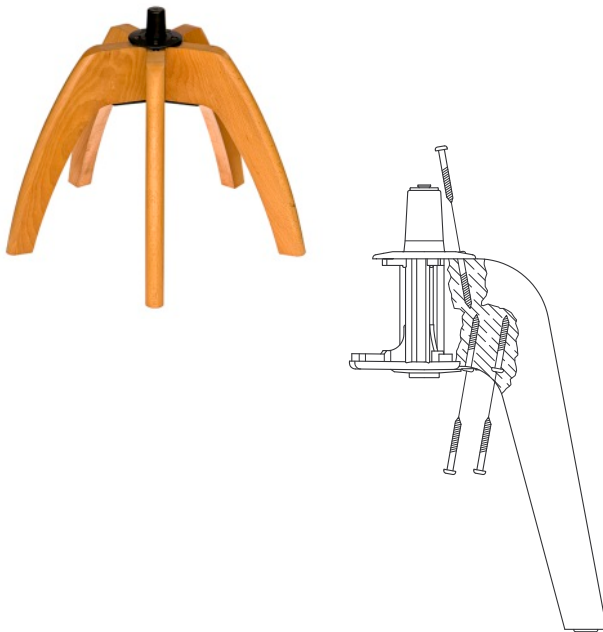

# Ragno swivel

## Assembling instructions

- Swivel to be assembled to foot blades by 15pcs wooden screws 5.0\*x, length depending on foot blade model

## Product information

Swivel for Japanese dining chair with five solid wooden foot blades.

<b>Name</b>	<b>Product code</b>
Ragno	369 000

## Specifications

- Footstool center especially designed for Japanese dining chairs with 5pcs solid foot blades
- No visible screws
- Material: composite
- Color: black
- Patented
- Eurocone
- Drawing for solid foot blades available