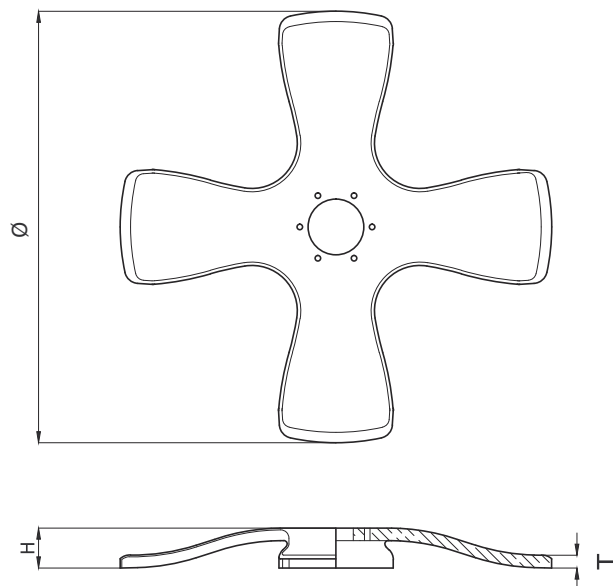

4-Star

Inspiration & Assembling

Product information

Wooden bases with four legs in different wooden surfaces.

Name
4-Star base

Ø[mm]	Height [mm]	Product code
550	52	441 446
620	57	440 463

Specifications

- Material/surface: veneer, any kind of wood on request
- Center hole pattern Ø80,0mm, 6pcs 80mm @ Ø 104,0mm

Options

- Other sizes and shapes of legs on request
- Surface: sanded, lacquered, stained or painted