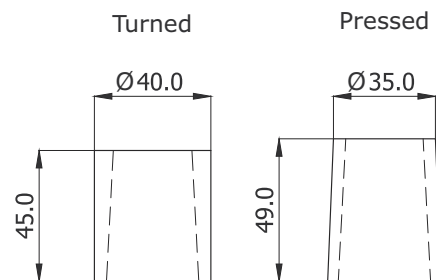

Female Eurocones

Product information

Female cone for Eurocones and Gascones.

Eurocone, pressed	351500-EC
Eurocone, turned	351500-ECS
Eurocone, turned with M6	351500-ECSM6 (not with Piccolo 510 000)
Gascone, turned	351500-GASS

Specification

- Material: FE.
- Standard color: raw metal.

Assembling

- To be welded to chair metal frame.
- May need to be reamed after welding

Product information

Female cone for Gascones.

Gascone	351700-GAS
---------	------------

Specification

- Material: FE.
- Standard: raw metal.

Assembling

- To be welded to chair metal frame.

Product information

Female cone for bar chairs.

Female fastening disc	336 951
-----------------------	---------