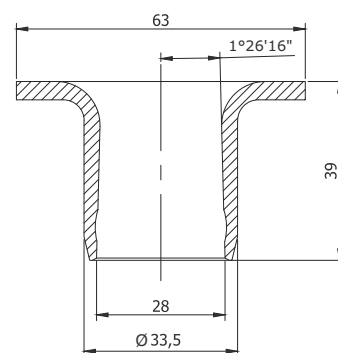

Female Eurocones

Product information

Female cone for Eurocones and Gascones.

Eurocone, pressed	351500-EC
Eurocone, turned	351500-ECS
Eurocone, turned with M6	351500-ECSM6 (not with Piccolo 510 000)
Gascone, turned	351500-GASS

Specification

- Material: FE.
- Standard color: raw metal.

Assembling

- To be welded to chair metal frame.
- May need to be reamed after welding

Product information

Female cone for Gascones.

Gascone	351700-GAS
---------	------------

Specification

- Material: FE.
- Standard: raw metal.

Assembling

- To be welded to chair metal frame.

Product information

Female cone for bar chairs.

Female fastening disc	336 951
-----------------------	---------

Specification

- Material: composite.
- Color: black.

Assembling

- To be fastened to chair frame with screws. Wooden screws (Ø5mm), type depending on chair construction.
- Hole picture