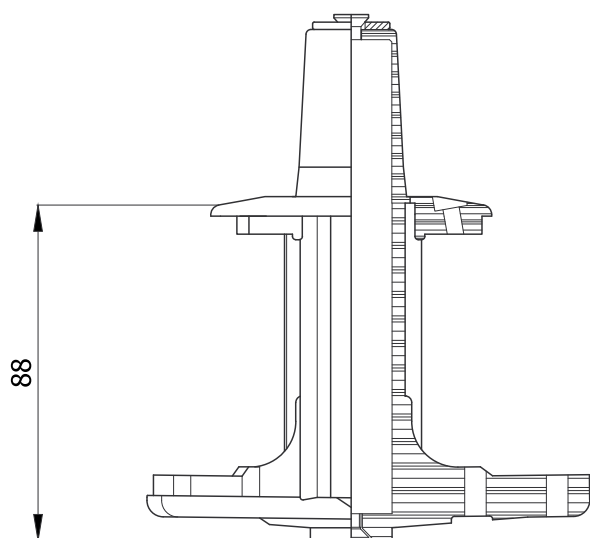

Ragno swivel

Inspiration & Assembling

Assembling instructions

- Swivel to be assembled to foot blades by 15pcs wooden screws 5.0*x, length depending on foot blade model

Product information

Swivel for Japanese dining chair with five solid wooden foot blades.

Name	Product code
Ragno	369 000

Specifications

- Footstool center especially designed for Japanese dining chairs with 5pcs solid foot blades
- No visible screws
- Material: composite
- Color: black
- Patented system
- Eurocone only