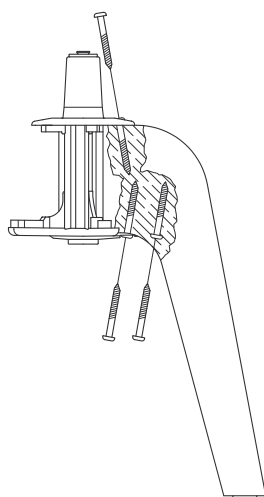

Ragno swivel

Inspiration & Assembling

Assembling instructions

- Swivel to be assembled to foot blades by 15pcs wooden screws 5.0*x, length depending on foot blade model

Product information

Swivel for Japanese dining chair with five solid wooden foot blades.

Name	Product code
Ragno	369 000

Specifications

- Footstool center especially designed for Japanese dining chairs with 5pcs solid foot blades
- No visible screws
- Material: composite
- Color: black
- Patented system
- Eurocone only