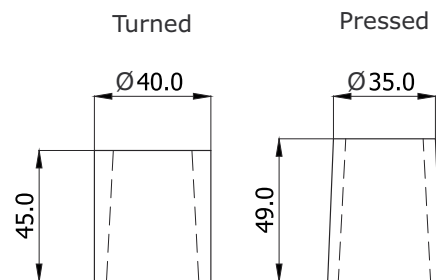

Female Eurocones

Product information

Female cone for Eurocones and Gascones.

Eurocone, pressed	351500-EC
Eurocone, turned	351500-ECS
Eurocone, turned with M6	351500-ECSM6
Gascone, turned	351500-GASS

Specification

- Material: FE.
- Standard color: raw metal.

Assembling

- To be welded to chair metal frame.